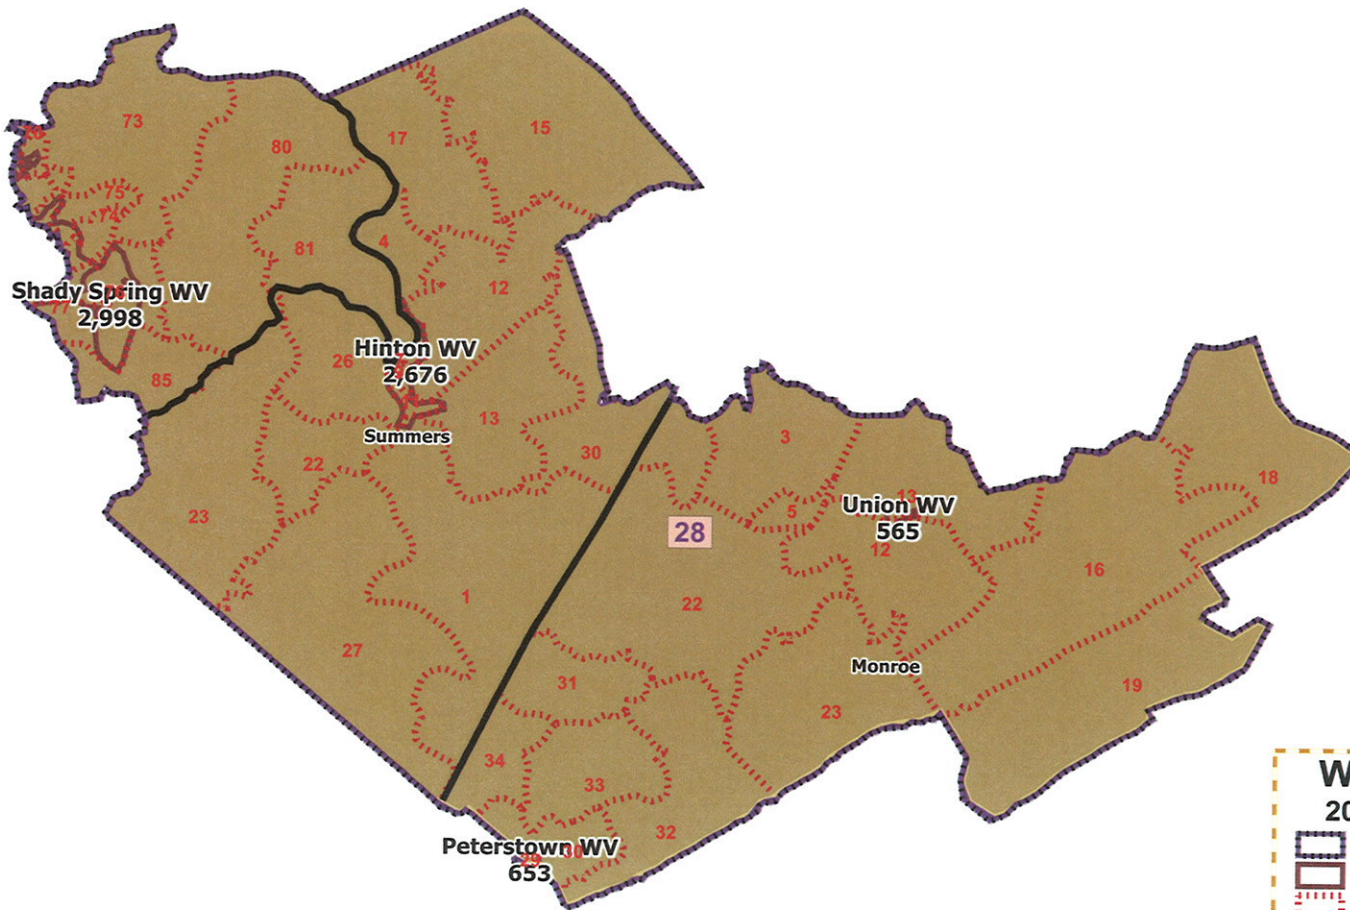

District: 28

**West Virginia
2010 Populations**

- Districts
- Municipality
- Precincts
- County
- State
- New District

House Final Plan 2X